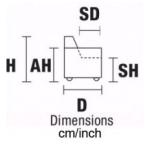

PM Profondità Massima

L Larghezza

ML Larghezza Anteriore

LP Larghezza Posteriore

AH Arm Height

H Height

SH Seat Height

MH Maximum Height

D Deep

SD Seat Depth

MD Maximum Deep

W Width

WF Front Width

WB Back Width

VERSION MAXI: ALL ITEMS OF SECTIONS MAXI HAVE THE SAME SEAT WIDTH

W 238/94"
D 114/45" MD 177/70"
H 87/34" AH 66/26"
SH 49/19" SD 55/22"
MSD 107/42" MH 105/41"

W 119/47"
D 114/45" MD 177/70"
H 87/34" AH 66/26"
SH 49/19" SD 55/22"
MSD 107/42" MH 105/41"

W 85/33"
D 114/45" MD 177/70"
H 87/34" AH 66/26"
SH 49/19" SD 55/22"
MSD 107/42" MH 105/41"

W 119/47"
D 114/45" MD 177/70"
H 87/34" AH 66/26"
SH 49/19" SD 55/22"
MSD 107/42" MH 105/41"