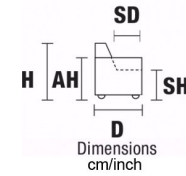

VOGUE

VOGUE

 AB Altezza Braccio	A Altezza	A Altezza Seduta	AM Altezza Massima	P Profondità	P Profondità Seduta	PM Profondità Massima	L Larghezza
 AH Arm Height	H Height	SH Seat Height	MH Maximum Height	D Deep	SD Seat Depth	MD Maximum Deep	W Width

VERSION MAXI: ALL ITEMS OF SECTIONS MAXI HAVE THE SAME SEAT WIDTH

							
W 218/85" D 112/44" H 94/37" SH 47/18"	MD 170/67" AH 61/24" SD 60/23" MH 104/41"	W 109/43" D 112/44" H 94/37" SH 47/18"	MD 170/67" AH 61/24" SD 60/23" MH 104/41"	W 87/34" D 112/44" H 94/37" SH 47/18"	MD 170/67" AH 61/24" SD 60/23" MH 104/41"	W 109/43" D 175/68" H 94/37" SH 47/18"	MD 170/67" AH 61/24" SD 120/47" MH 104/41"
3 SEATER MAXI	LHF ARMCHAIR MAXI	ARMLESS CHAIR MAXI	RHF ARMCHAIR MAXI	LHF CHAISE LONGUE MAXI	RHF CHAISE LONGUE MAXI	V166	V167
VERSION V106 + V108 RCL ELECTRIC HEAD-FOOT	V106 RCL ELECTRIC HEAD-FOOT V121 ONLY ELECTRIC HEADREST	V119 RCL ELECTRIC HEAD-FOOT V120 ONLY ELECTRIC HEADREST	V108 RCL ELECTRIC HEAD-FOOT V122 ONLY ELECTRIC HEADREST	V506 ONLY HEADREST ELECTRIC V522 RCL ELECTRIC HEAD-SEAT	V507 ONLY HEADREST ELECTRIC V523 RCL ELECTRIC HEAD-SEAT	LHF ARMCHAIR MERIDIAN MAXI ONLY ELECTRIC HEADREST	RHF ARMCHAIR MERIDIAN MAXI ONLY ELECTRIC HEADREST

VERSION JOLLY: ALL ITEMS OF SECTIONS MINI HAVE THE SAME SEAT WIDTH

					
W 116/45" D 112/44" H 94/37" SH 47/18"	MD 170/67" AH 61/24" SD 60/23" MH 104/41"	W 128/50" D 128/50" H 94/37" SH 47/18"	W 51/20" D 110/43" H 56/22"	MW 51/20" MH 66/26"	W 22/9" D 110/43" H 56/22"
ARMCHAIR	V414	V620	V621	V614	V613
V104 RCL ELECTRIC HEAD-FOOT V150 ONLY ELECTRIC HEADREST	SQUARE CORNER	CONSOLLE CURVED	CONSOLLE STRAIGHT	CONSOLLE MINI CURVED	CONSOLLE MINI STRAIGHT