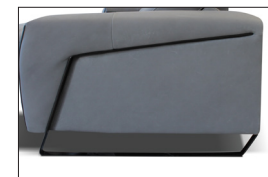

FOOT / OPTION 2: Stainless Arm Sled titanium finishing